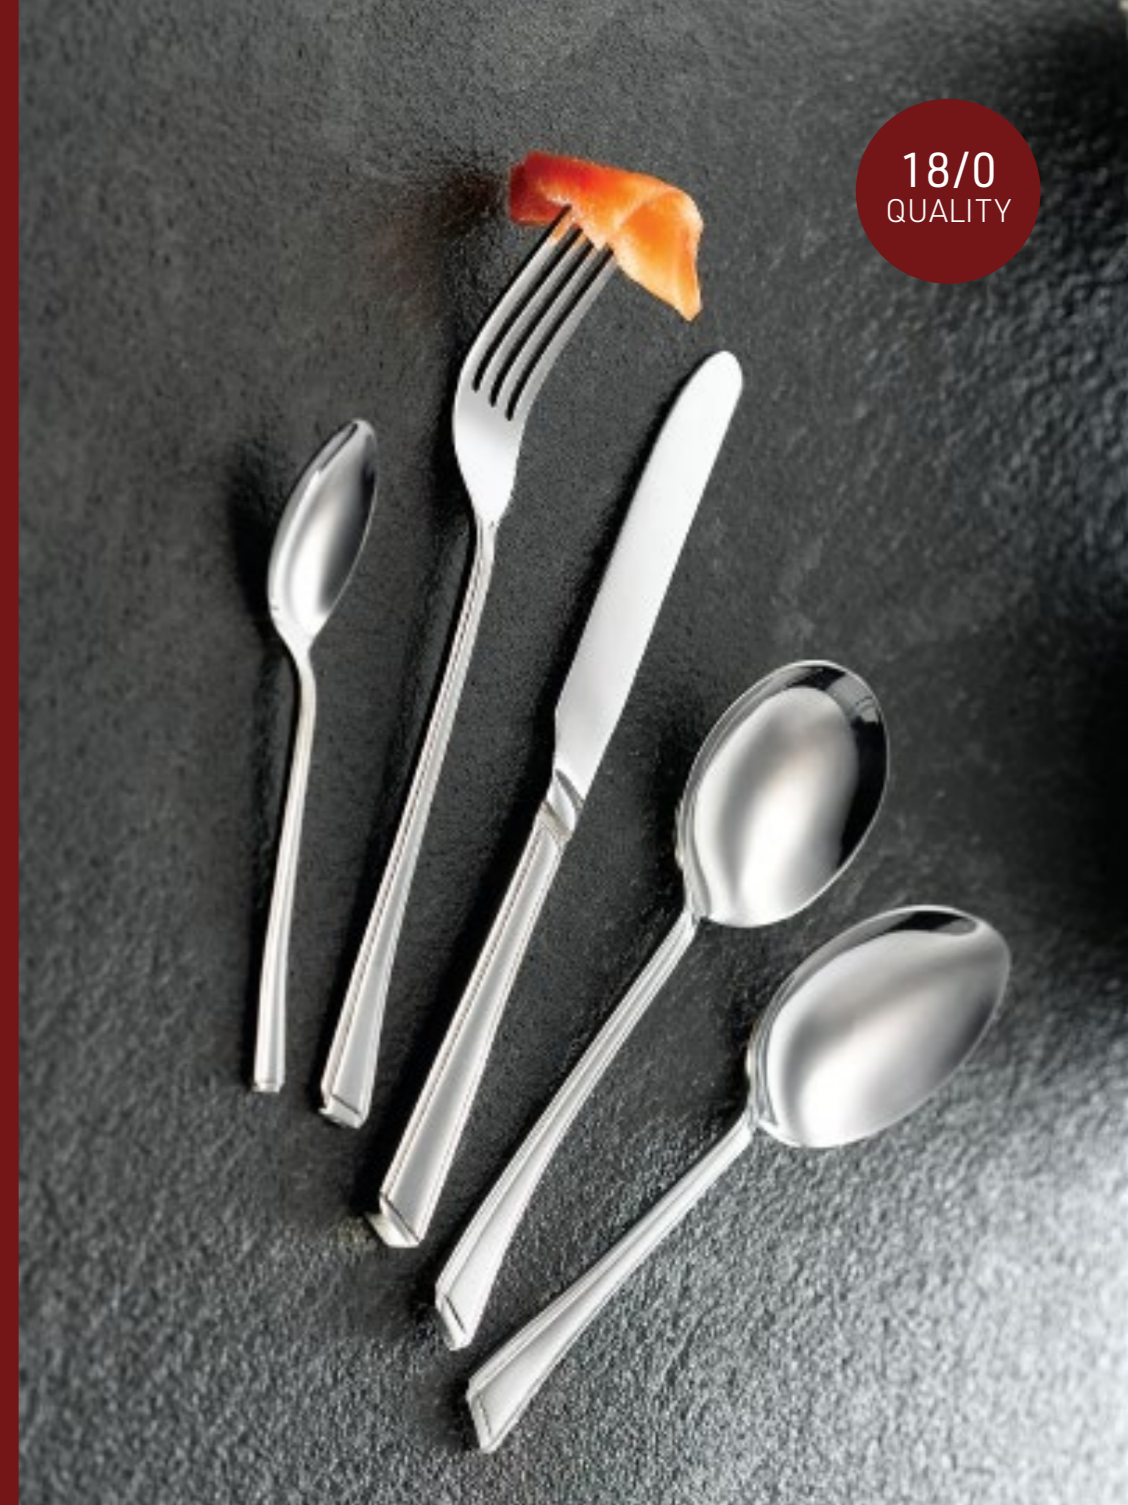

A5801 Pk (12) 200mm (7 7/8")

Dessert Fork

A5805 Pk (12) 185mm (7 1/4")

Table Spoon

A5802 Pk (12) 205mm (8")

Dessert Spoon

A5806 Pk (12) 180mm (7")

Soup Spoon

A5808 Pk (12) 175mm (6 7/8")

Tea Spoon

A5809 Pk (12) 140mm (5 1/2")

Coffee Spoon

A5810 Pk (12) 115mm (4 1/2")

Cake Fork

A5814 Pk (12) 130mm (5")

18/0
QUALITY