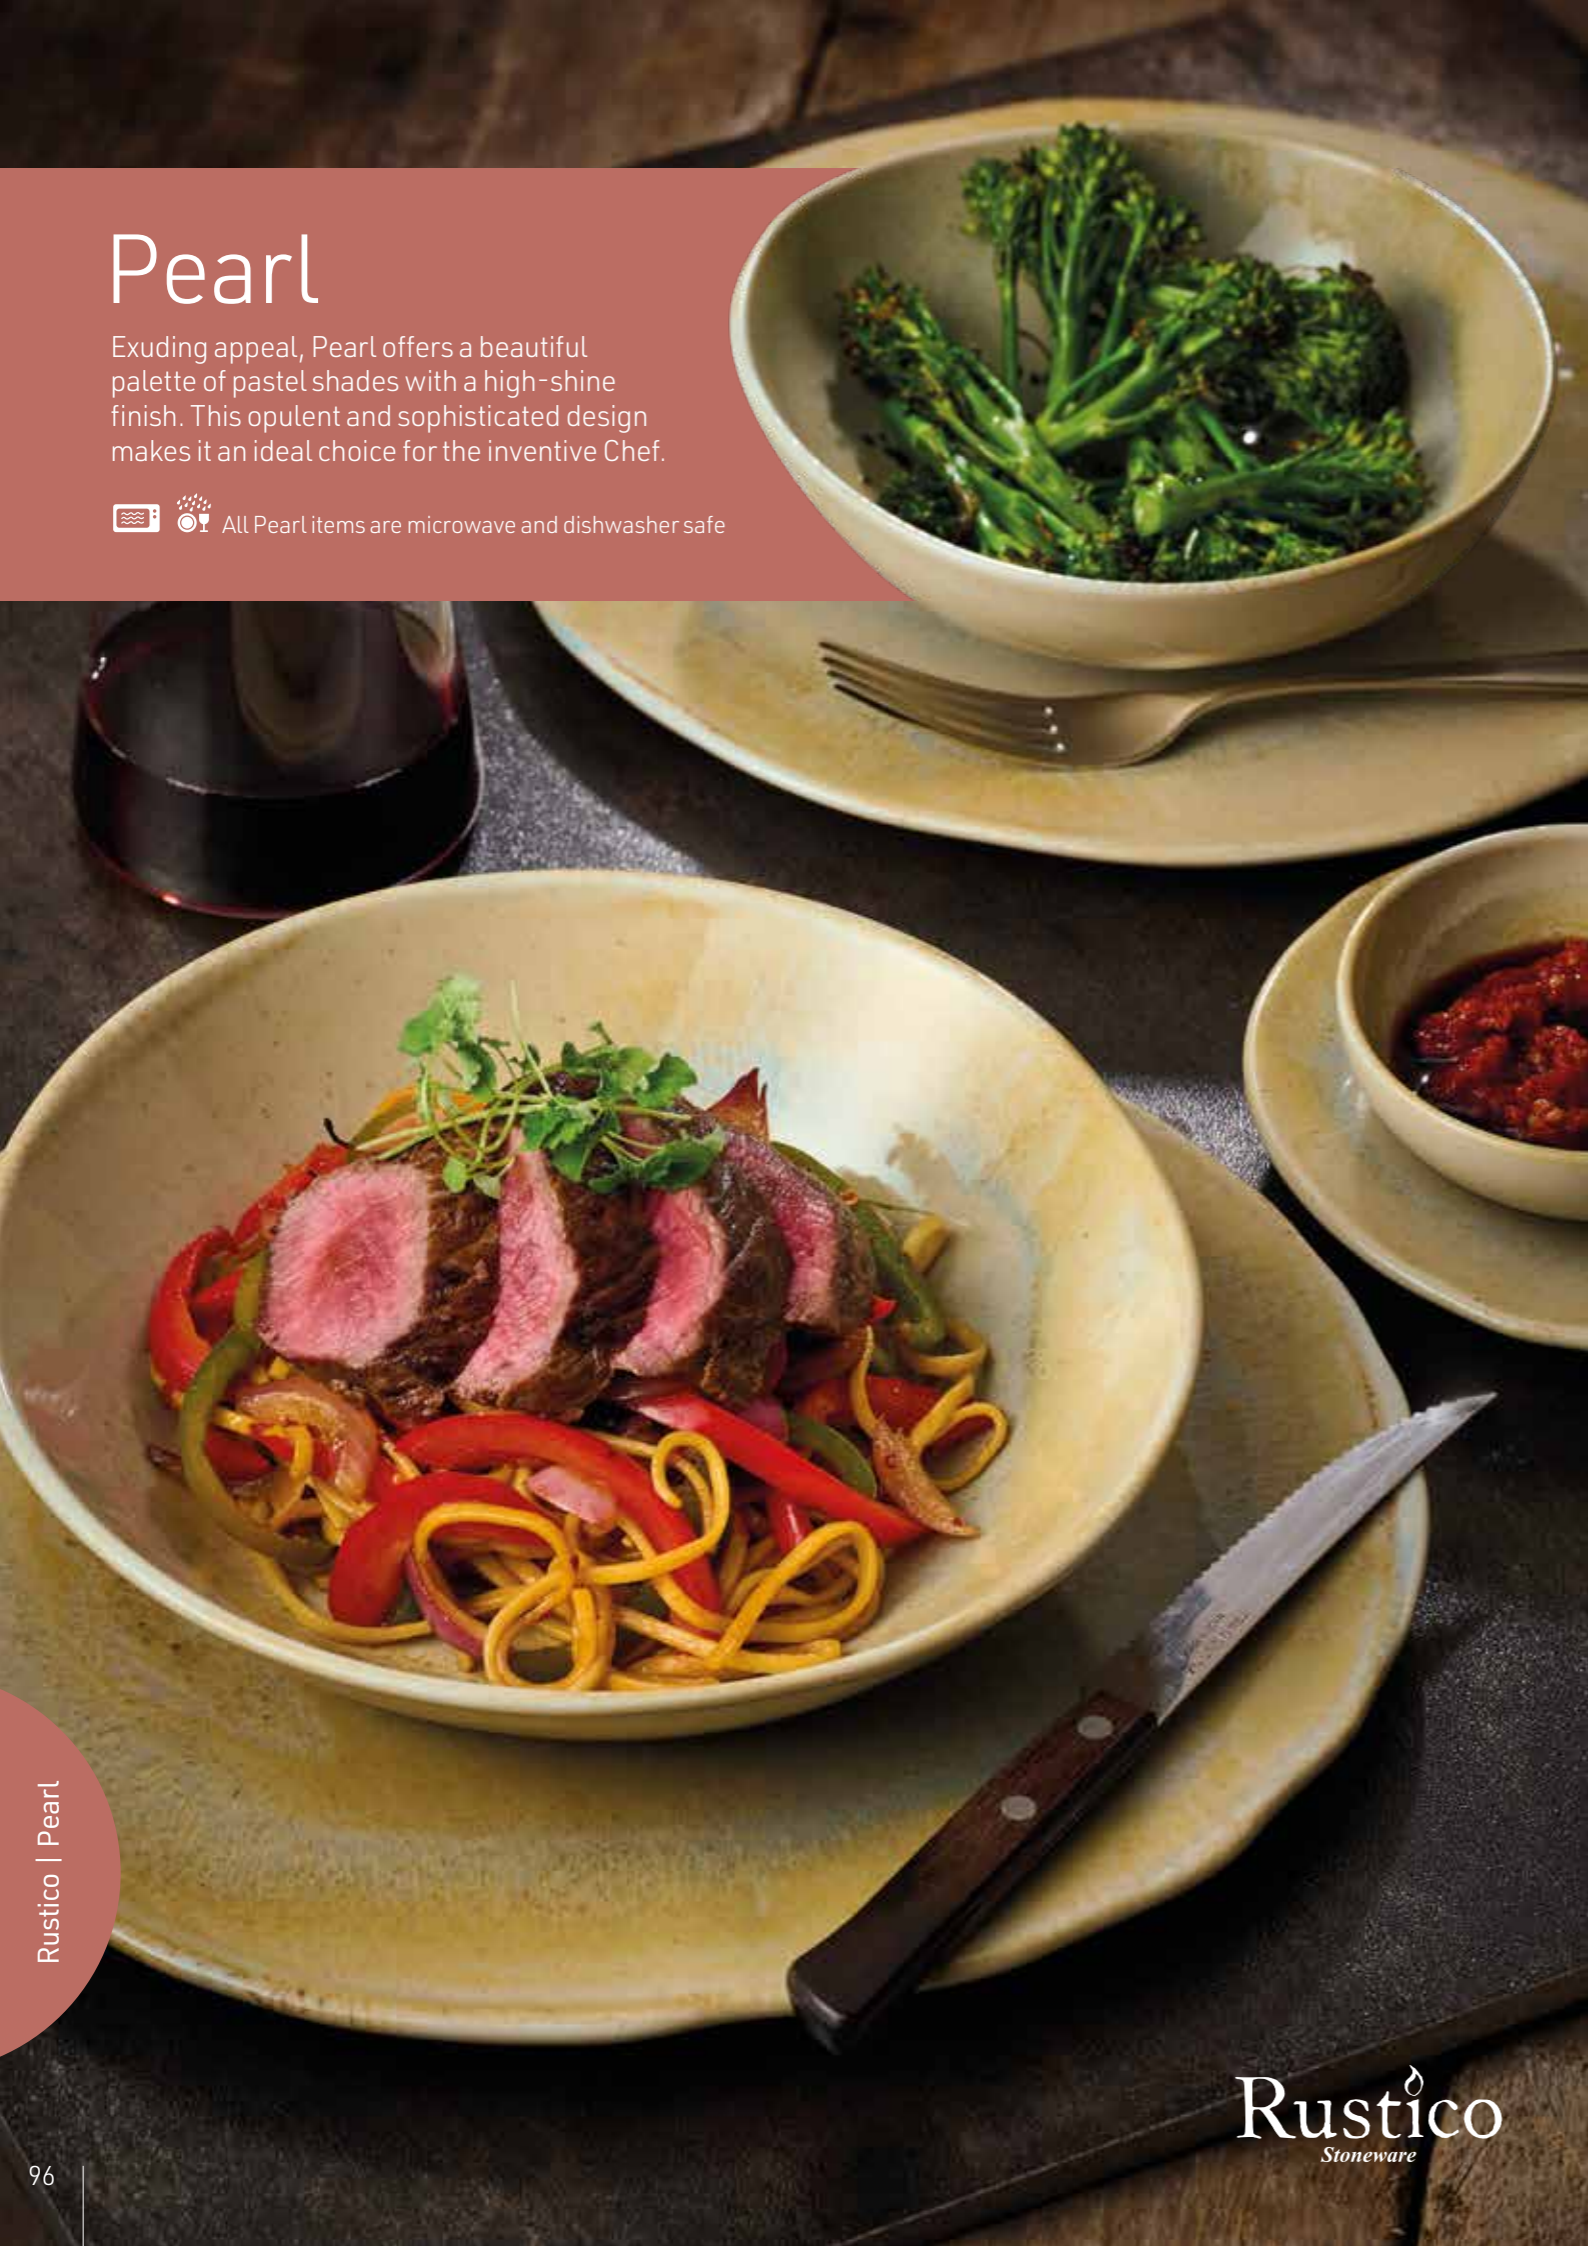

Pearl

Exuding appeal, Pearl offers a beautiful palette of pastel shades with a high-shine finish. This opulent and sophisticated design makes it an ideal choice for the inventive Chef.

All Pearl items are microwave and dishwasher safe

Pearl Plates

- 18DC31PE Pk:(6) 31cm / 12¹/₄"
  Disc Price Each: £15.23
- 18DC28PE Pk:(6) 28cm / 11"
  Disc Price Each: £10.65
- 18DC22PE Pk:(6) 22cm / 8¹/₂"
  Disc Price Each: £7.17
- 18DC17PE Pk:(6) 17cm / 6¹/₂"
  Disc Price Each: £6.34