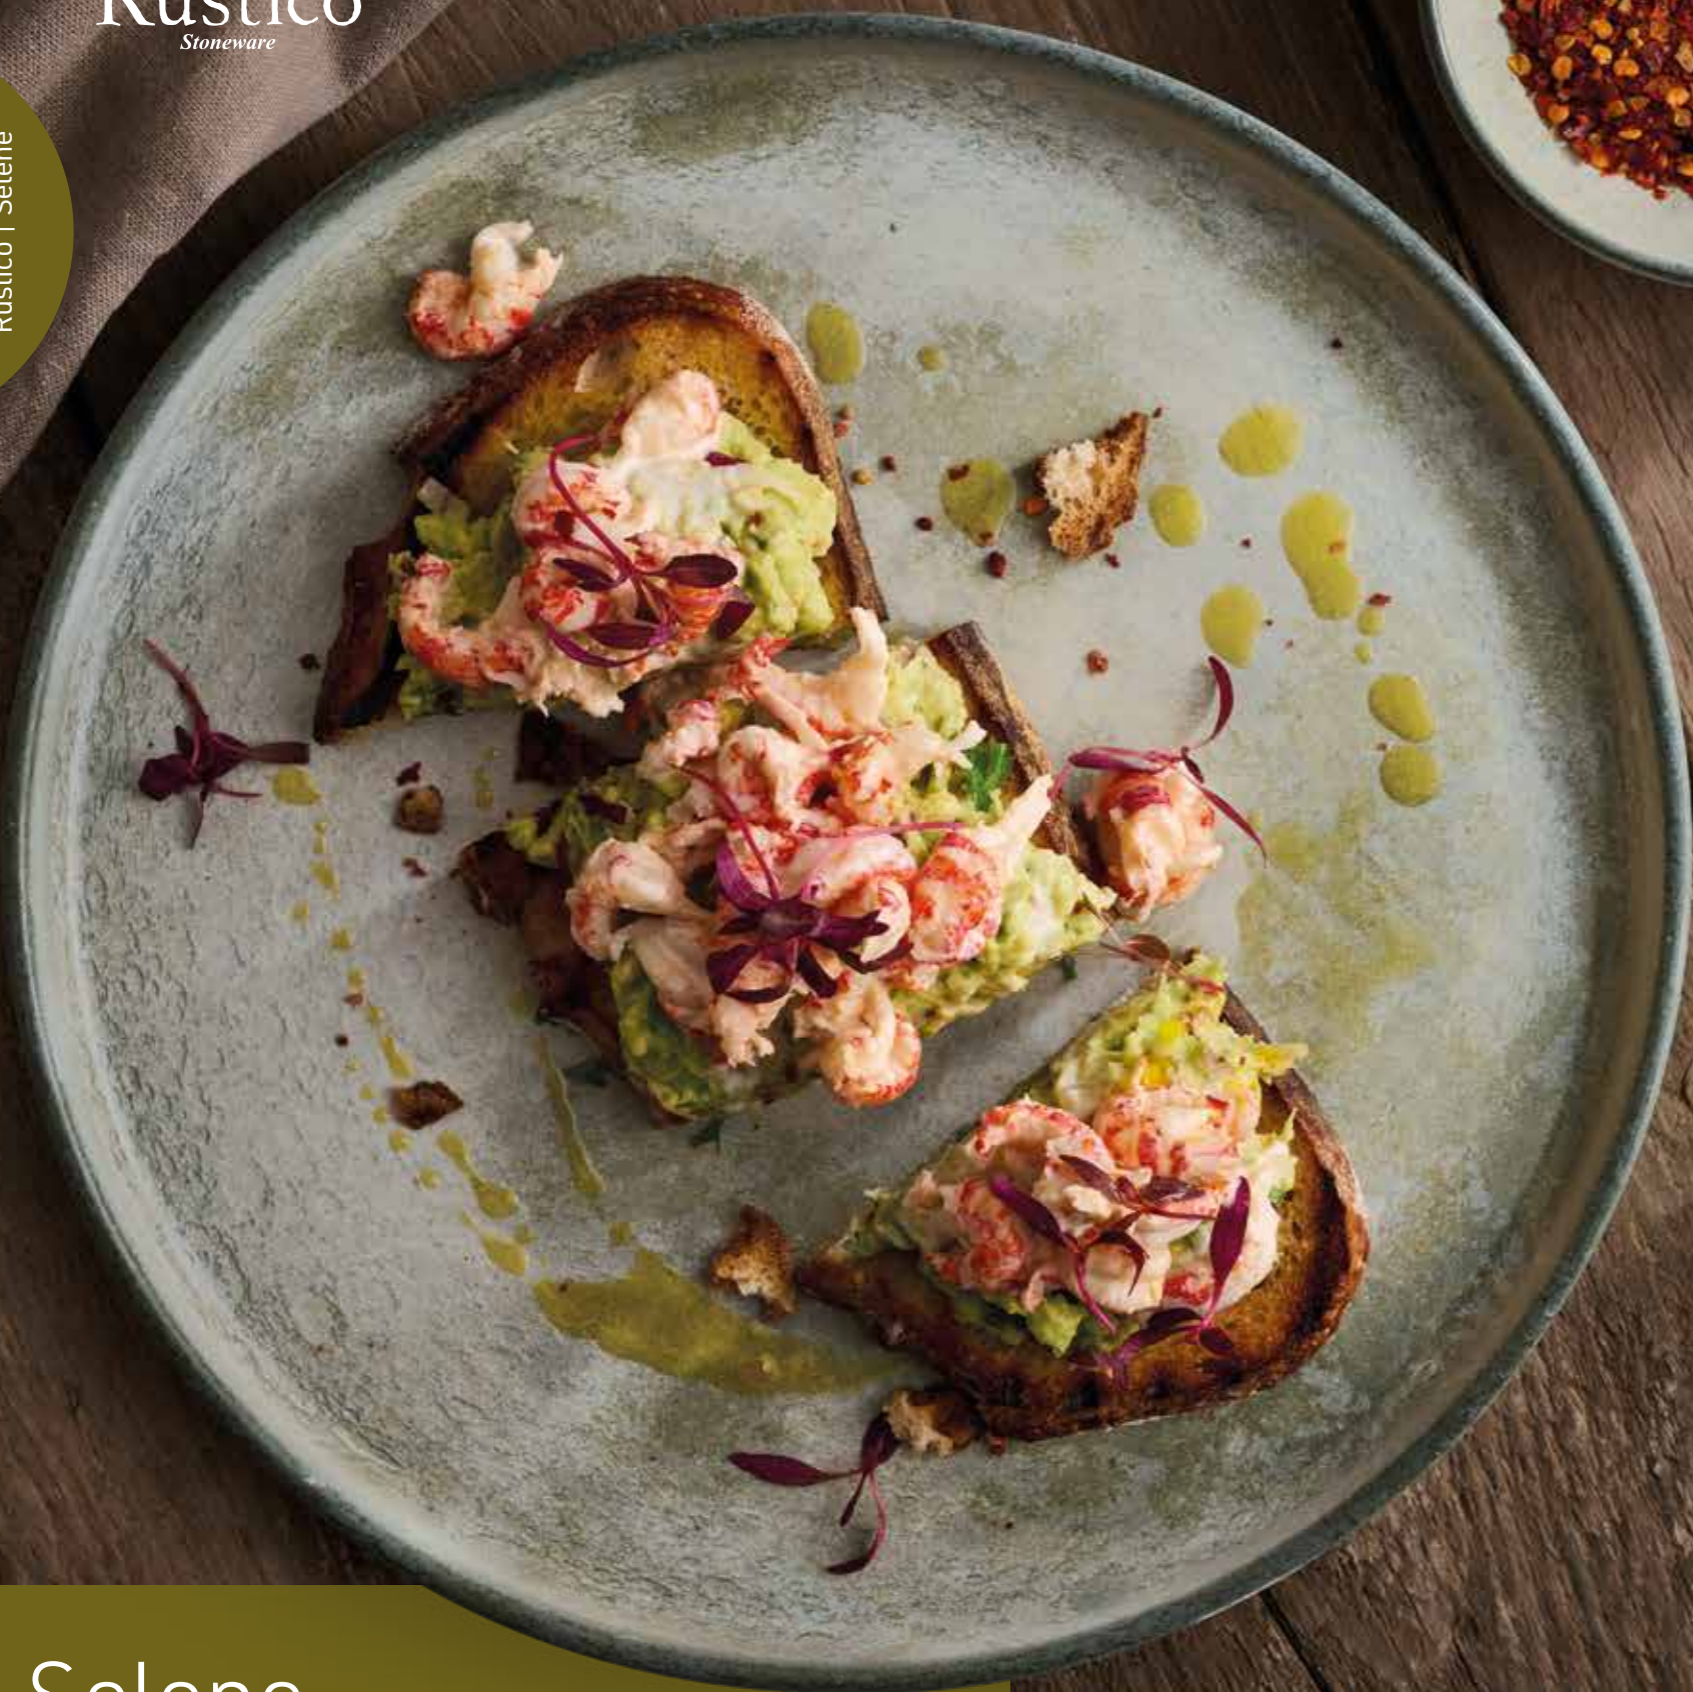

Selene Plates

- 18DC31SE Pk: (6) 31cm / 12¹/₄"
  Disc Price Each: £15.23
- 18DC28SE Pk: (6) 28cm / 11"
  Disc Price Each: £10.65
- 18DC22SE Pk: (6) 22cm / 8¹/₂"
  Disc Price Each: £7.17
- 18DC17SE Pk: (6) 17cm / 6¹/₂"
  Disc Price Each: £6.34

Selene Signature Plates

- 18KP30SE Pk: (6) 30cm / 11³/₄"
  Disc Price Each: £15.23
- 18KP27SE Pk: (6) 27cm / 10¹/₂"
  Disc Price Each: £10.65
- 18KP22SE Pk: (6) 22cm / 8¹/₂"
  Disc Price Each: £8.04
- 18KP16SE Pk: (6) 16cm / 6¹/₄"
  Disc Price Each: £5.81

Selene Coupe Bowl

- 17DC28SE Pk: (6) 27cm / 10¹/₂"
  (62cl / 21oz)
  Disc Price Each: £11.80

Selene Rectangular Plates

- 11DC37SE Pk: (6) 37 x 22cm / 14¹/₂" x 8¹/₂"
  Disc Price Each: £19.88
- 11DC28SE Pk: (6) 29 x 16cm / 11¹/₂" x 6¹/₄"
  Disc Price Each: £10.97

Selene Pasta Bowl

- 17DC23SE Pk: (6) 23cm / 9"
  (77cl / 26oz)
  Disc Price Each: £9.80

Selene Bowls

- 36DC17SE Pk: (6) 17cm / 6¹/₂"
  (50cl / 17oz)
  Disc Price Each: £8.53
- 36DC14SE Pk: (6) 14cm / 5¹/₂"
  (38.5cl / 13oz)
  Disc Price Each: £7.62

Selene Bowl

- 36DC09SE Pk: (6) 9cm / 3¹/₂"
  (9.5cl / 3¹/₃oz)
  Disc Price Each: £4.58

Selene Handled Bowl

- 368614SE Pk: (6) 12.5cm / 5" (excl handle)
  17.5cm / 7" (incl handle)
  (56cl / 19³/₄ oz)
  Disc Price Each: £14.94

Selene Mug

- 320731SE Pk: (6) 32cl / 11oz
  Disc Price Each: £6.13

Selene

Taking inspiration from the Moon, the Selene collection features subtle blue and green tints with a semi-matte finish. Perfect for varied courses and inventive presentation styles.

All Selene items are microwave and dishwasher safe