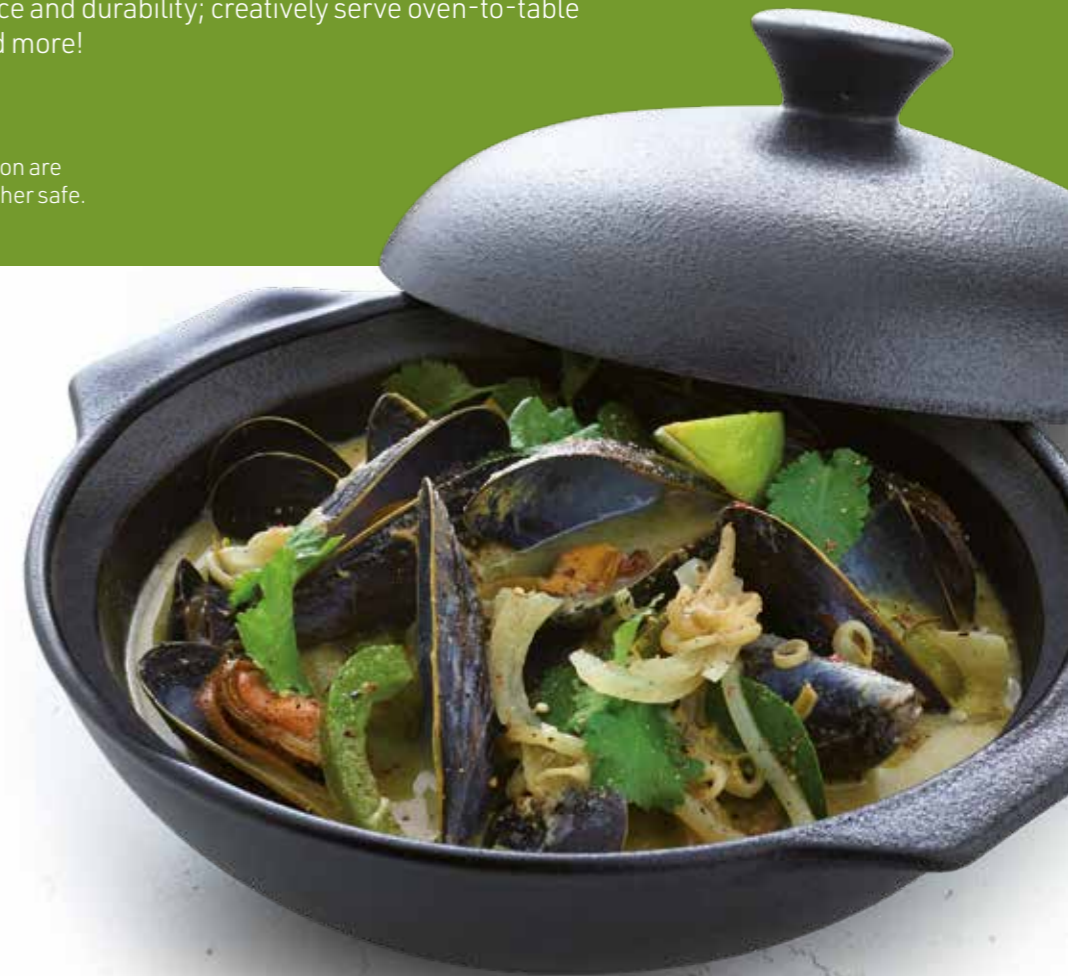

Cast Iron Effect

This unique collection delivers a lightweight and cost-effective Porcelain solution that creates the look of traditional Cast Iron Cookware.

Offering excellent heat resistance and durability; creatively serve oven-to-table classics, pub style comforts and more!

All items in the Cast Iron Effect collection are microwave, oven, freezer and dishwasher safe.

Tapas Dishes

BC9003 Pk:(6)
16cm / 6 1/4" (43cl / 15 oz)
Disc Price Each: £5.13
BC9002 Pk:(6)
14.5cm / 5 3/4" (37cl / 13 oz)
Disc Price Each: £4.23
BC9001 Pk:(6)
13cm / 5" (20cl / 7 oz)
Disc Price Each: £3.68

Ramekins

BC9009 Pk:(6)
9cm / 3 1/2" (22.75cl / 8 oz)
Disc Price Each: £3.86
BC9008 Pk:(6)
8cm / 3" (14.25cl / 5 oz)
Disc Price Each: £3.68
BC9007 Pk:(6)
7cm / 2 3/4" (7cl / 2 1/2 oz)
Disc Price Each: £3.35

Dip Bowl

BC9000 Pk:(6)
10cm / 4" (7cl / 2 1/2 oz)
Disc Price Each: £3.14

Conic Bowls

BC9006 Pk:(6)
11cm / 4 1/3" (33.75cl / 14 oz)
Disc Price Each: £4.12
BC9005 Pk:(6)
10cm / 4" (25.5cl / 9 oz)
Disc Price Each: £3.86

Rectangular Dish

BC9004 Pk:(6) 4.5 x 12 x 17cm
1 3/4" x 4 3/4" x 6 2/3"
(48cl / 17 oz)
Disc Price Each: £5.16

Oval Pie Dish

BC9010 Pk:(6)
15cm / 6" (25.5cl / 9 oz)
Disc Price Each: £5.16

Oval Dish

BC9011 Pk:(6)
18cm / 7" (22.75cl / 8 oz)
Disc Price Each: £5.16