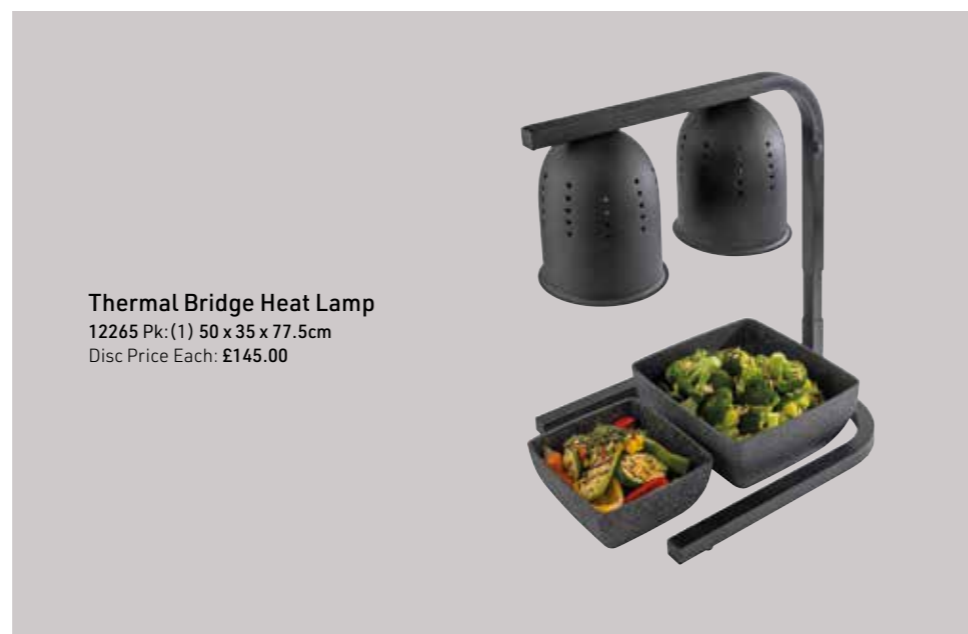

Thermal Bridge Heat Lamp
12265 Pk: (1) 50 x 35 x 77.5cm
Disc Price Each: £145.00