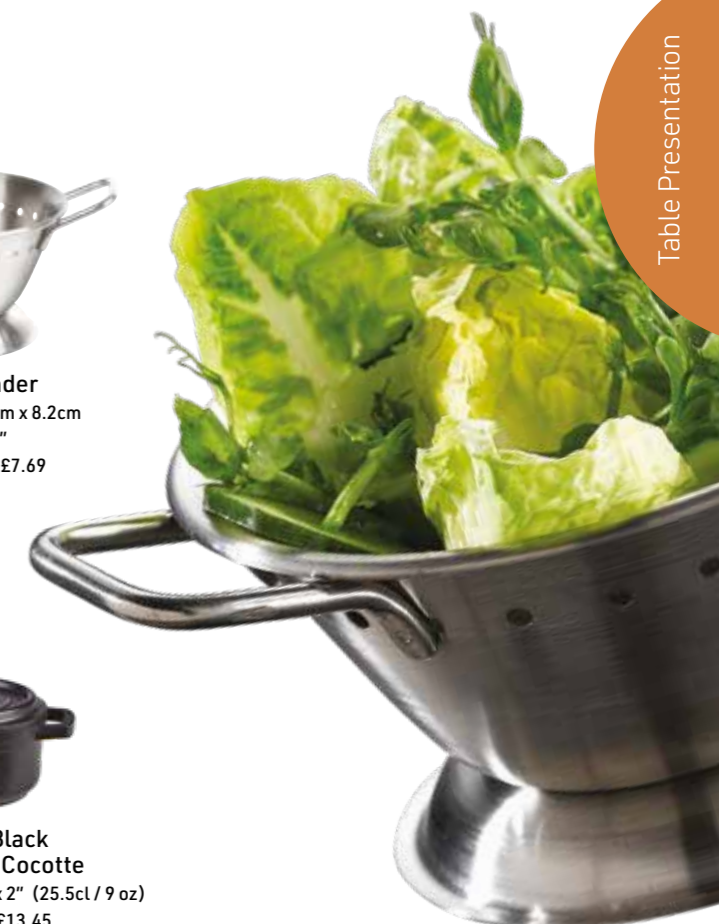

Mini Round Black Cast Aluminium Cocotte
CB3004 Pk:(1) 10 x 5cm / 4" x 2" (25.5cl / 9 oz)
Disc Price Each: £13.45