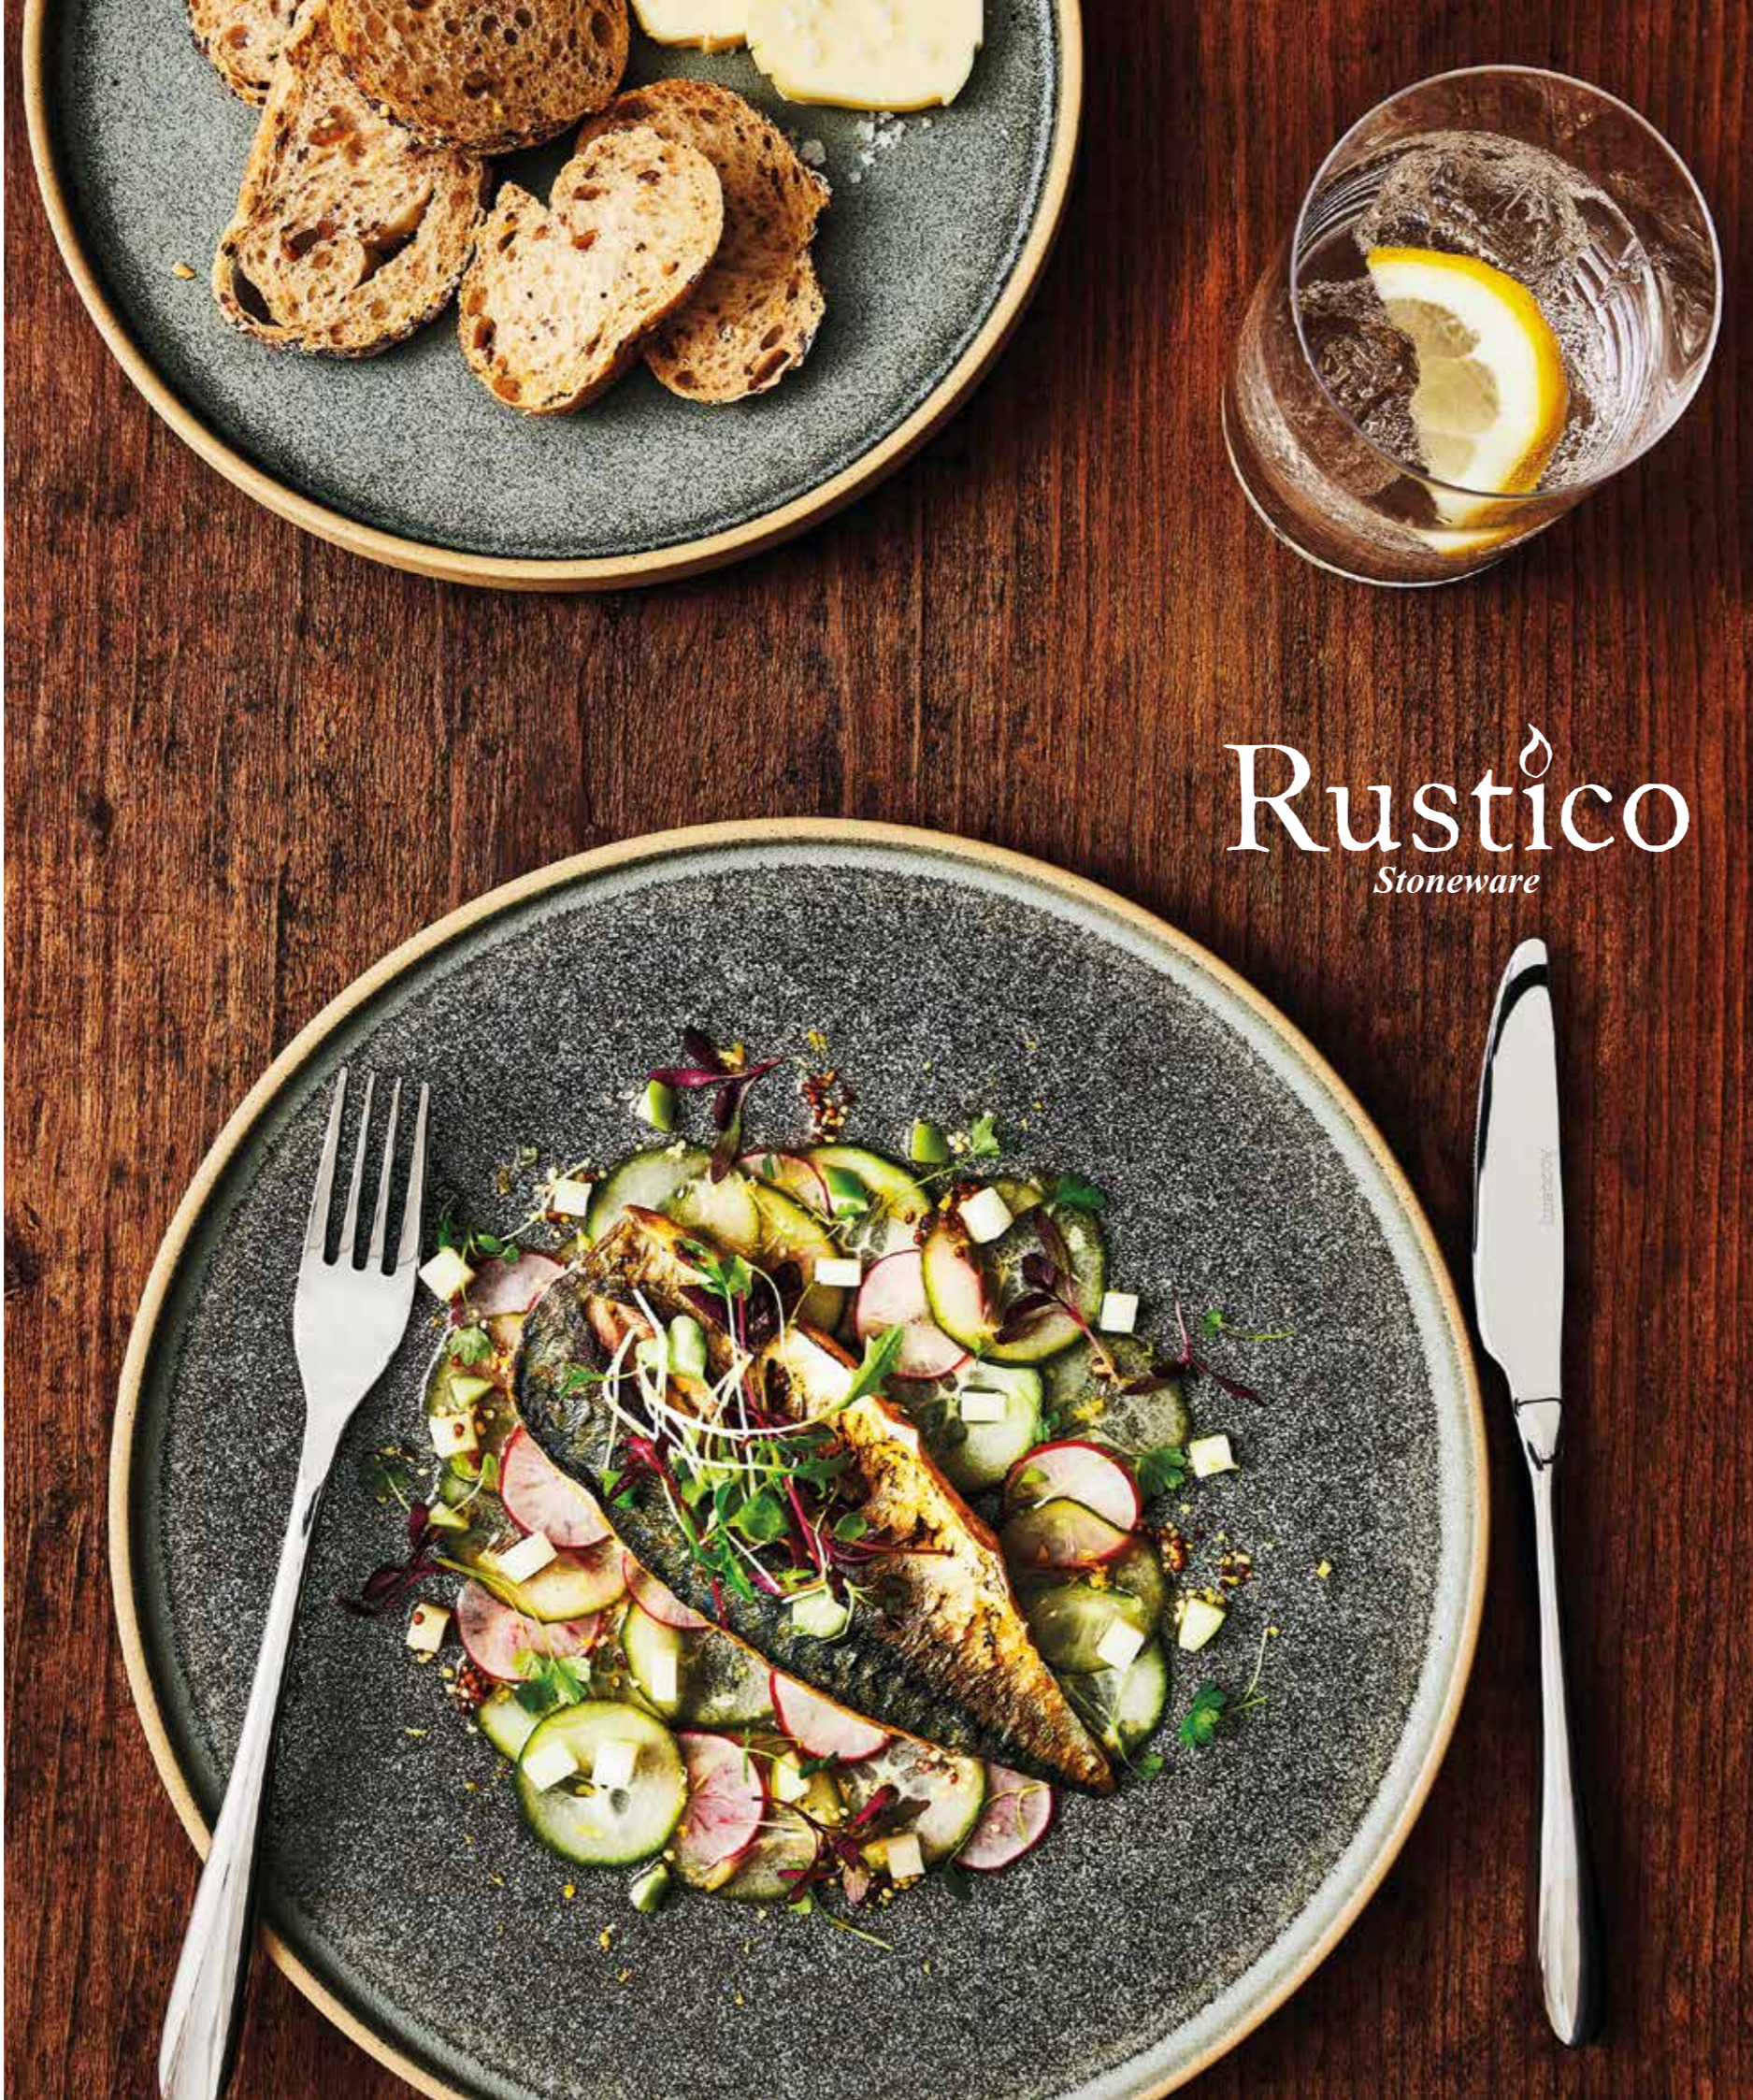

Pearl

Rustico

Stoneware

Rustico

The perfect platform for truly distinguished presentation, the unique Rustico Stoneware collection features versatile items alongside signature pieces to work across the menu.